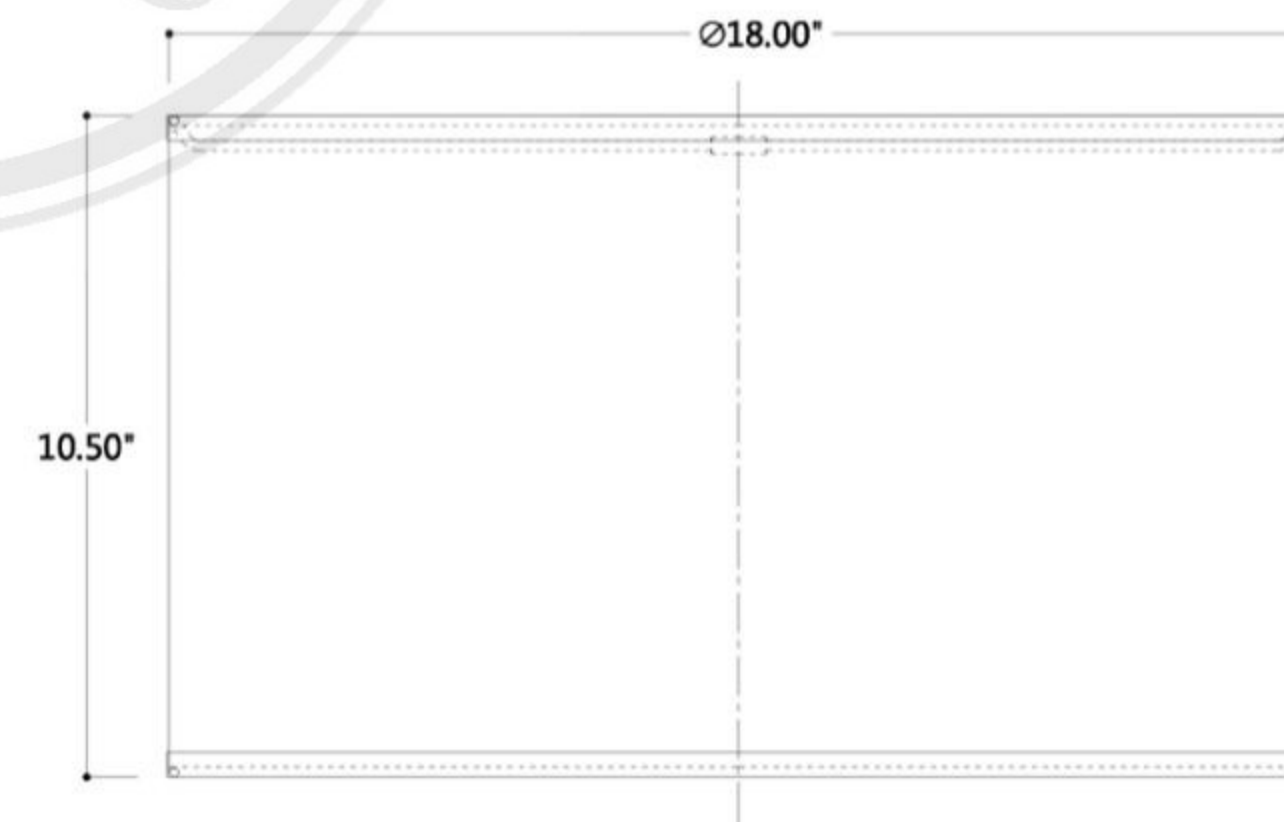

SPEC SHEET

RAFFIA I SHADE

ITEM#: SHAS-01-073

Size: 18" top x 18" bottom x 10"SH
Natural textured raffia hardback shade.
Single fold trim.
Brass spider.

All Port 68 designs are copyrighted. All rights reserved.