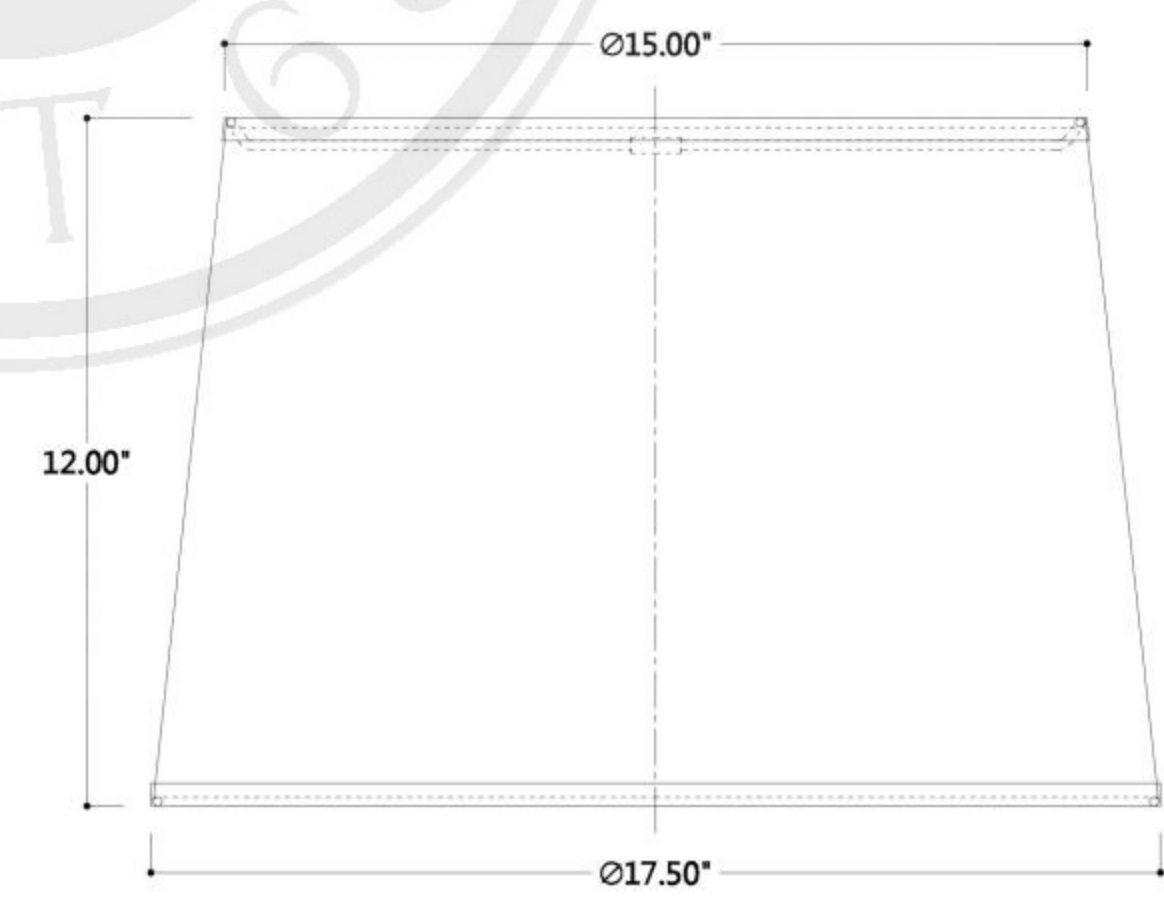

SPEC SHEET

RAFFIA II SHADE

ITEM#: SHAS-007-14

Size: 15" top x 17.5" bottom x 12"SH
Natural textured raffia hardback shade.
Single fold trim.
Brass spider.

All Port 68 designs are copyrighted. All rights reserved.