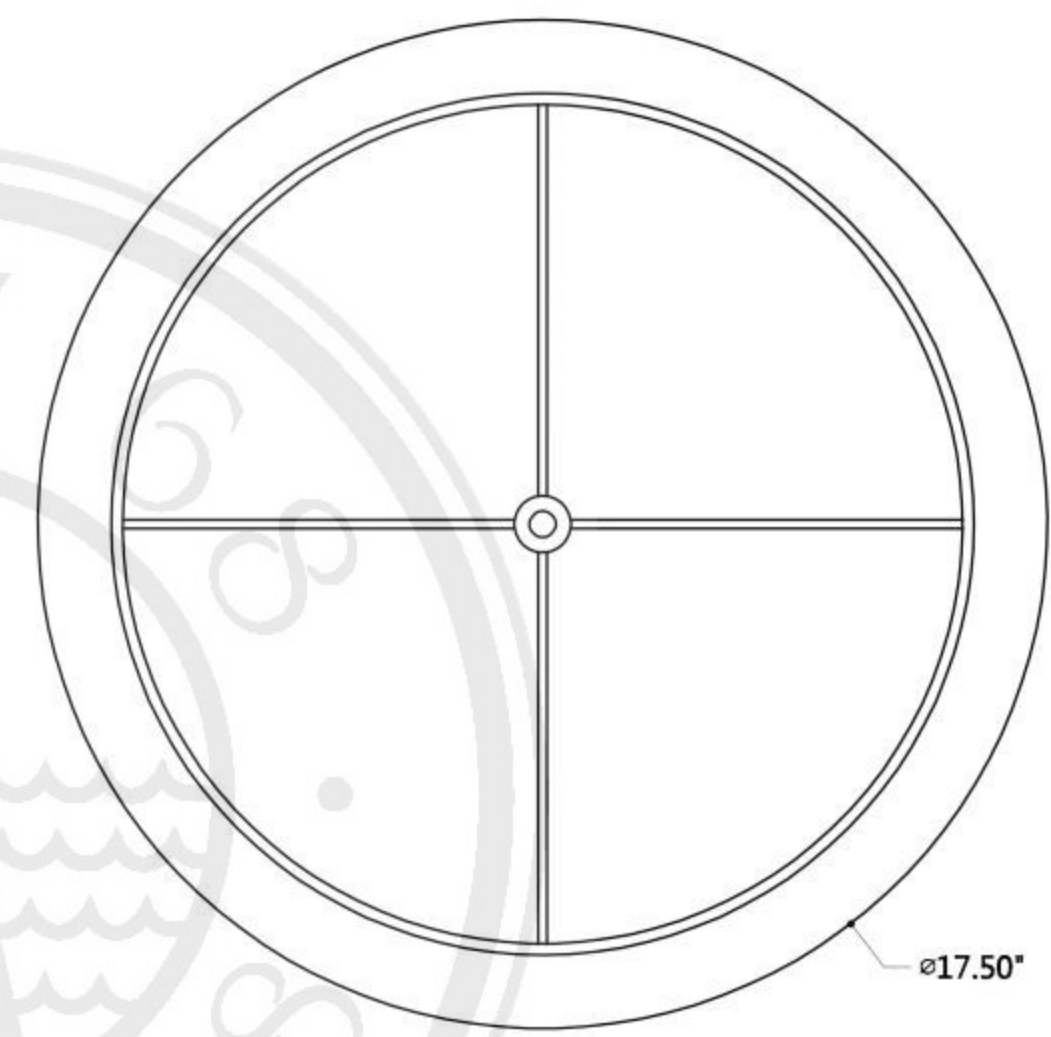

SPEC SHEET

RAFFIA II SHADE

ITEM#: SHAS-007-14

Size: 15" top x 17.5" bottom x 12"SH
Natural textured raffia hardback shade.
Single fold trim.
Brass spider.

All Port 68 designs are copyrighted. All rights reserved.