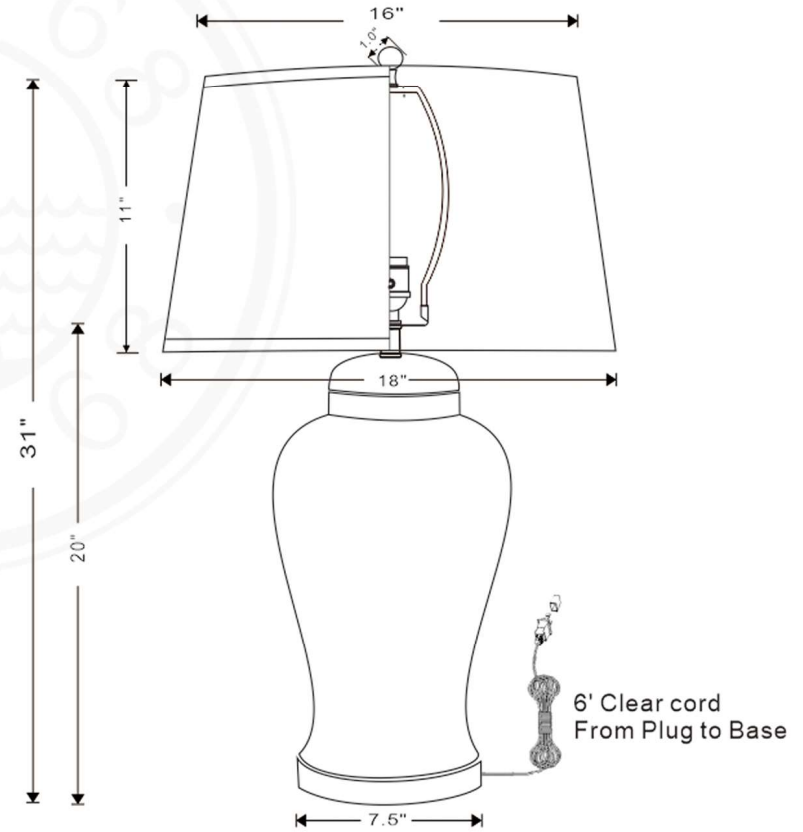

GILDED IRIS LAMP

Gilded Iris Lamp
Items # LBAS-467-01

Height: 31"
Width: 18"
Base: Lucite 7.5" x 1" h round base.
Finial: Aged brass ball finial/raiser 1" dia
Finish: Porcelain.
Shade Details: 16" x 18" x 11" sh
Sockets: E26 knobs socket-3 way.
Wattage: 150 watt max bulb.