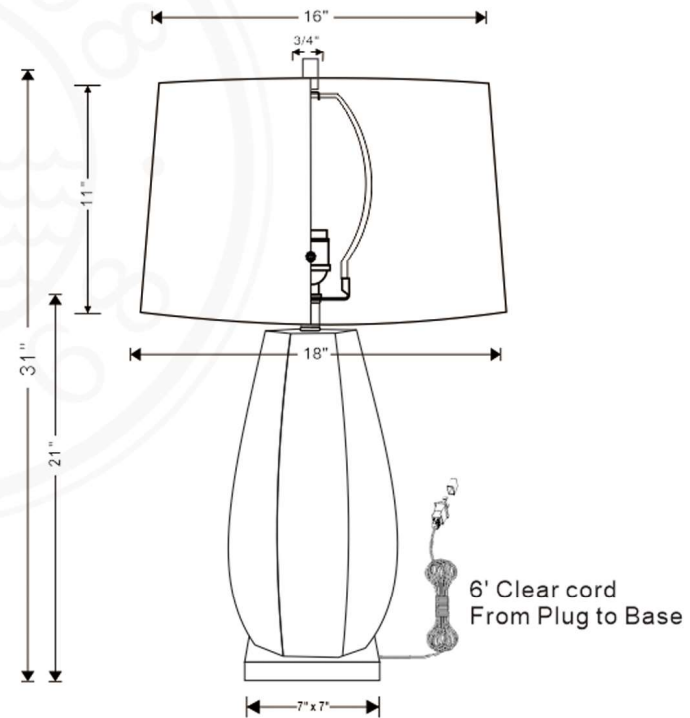

GILDED IRIS LAMP

Gilded Iris Lamp
Items # LPAS-466-01

Height: 31"
Width: 18"
Base: Acrylic Sq. 7" x 7" x 1" h base.
Finial: Aged brass 3/4" x 1.5" h cylinder finial .
Finish: Porcelain
Shade Details: 16" x 18" x 11" sh
Sockets: E26 knobs socket-3 way.
Wattage: 150 watt max bulb.