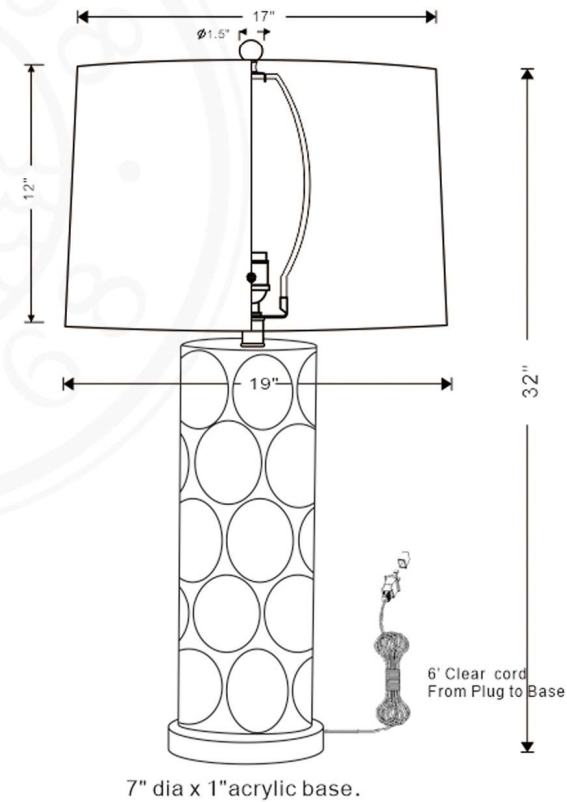

# LE CERCLE LAMP GREEN

Le Cercle Green Lamp  
Items # LPAS-465-02

Height: 32"

Width: 19"

Base: Acrylic round 7" dia x 1" h base.

Finial: Crystal ball 1.5" dia w/raiser finial.

Finish: Porcelain

Shade Details: 17"x19"x12" sh

Sockets: E26 knobs socket-3 way.

Wattage: 150 watt max bulb.

**All Port 68 designs are copyrighted. All rights reserved.**