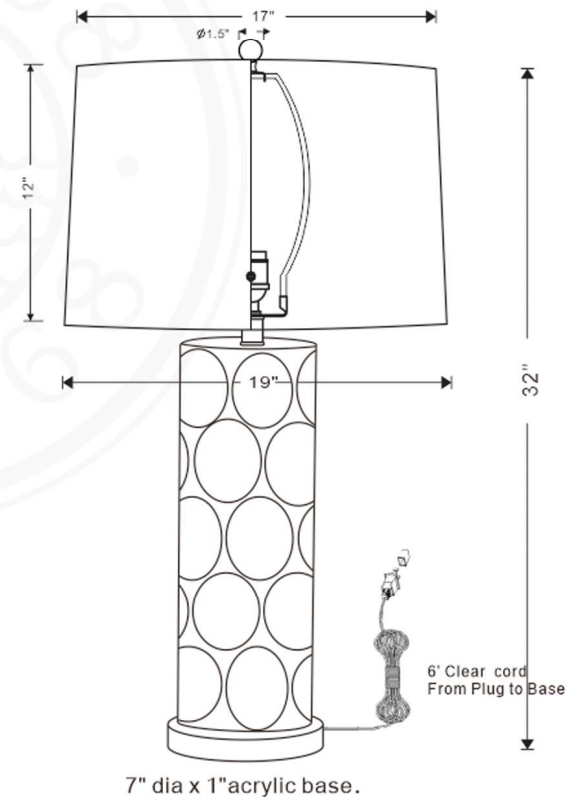

LE CERCLE LAMP SMOKE

Le Cercle Smoke Lamp
Items # LPAS-465-01

Height: 32"

Width: 19"

Base: Acrylic round 7" dia x 1" h base.

Finial: Crystal ball 1.5" dia w/raiser finial.

Finish: Porcelain

Shade Details: 17"x19"x12" sh

Sockets: E26 knobs socket-3 way.

Wattage: 150 watt max bulb.

All Port 68 designs are copyrighted. All rights reserved.