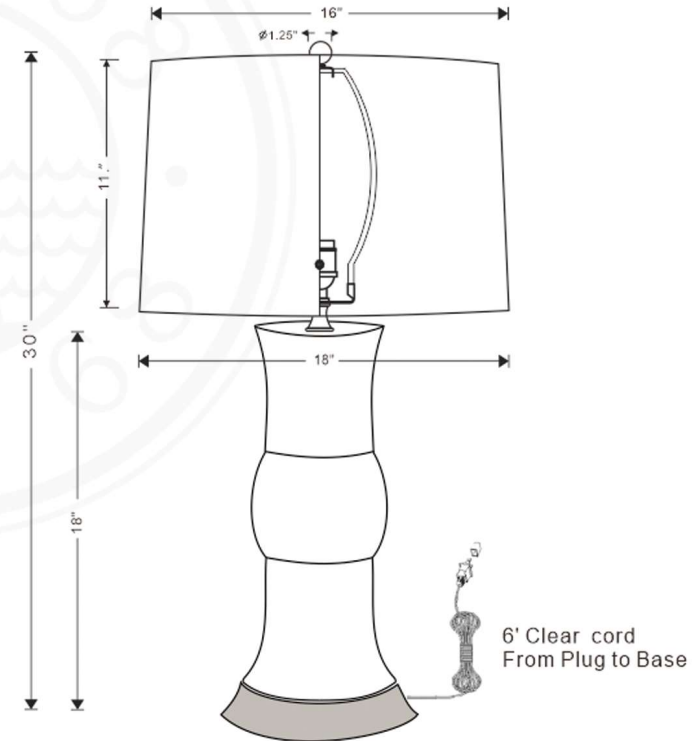

JARDIN LAMP GREEN

Jardin Green Lamp
Items # LPAS-464-01

Height: 30"

Width: 18"

Base: Aged brass 8" round base.

Finial: Aged brass ball finial/raiser 1.0" dia.

Finish: Porcelain

Shade Details: 16"x18"x11"sh

Sockets: E26 knobs socket-3 way.

Wattage: 150 watt max bulb.

All Port 68 designs are copyrighted. All rights reserved.