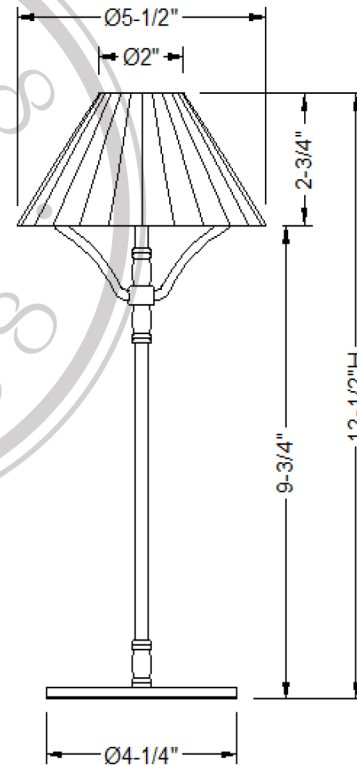

Cabo Nickel Led Lamp

Item#:LPAS-461-03

Height:12-1/2"

Width:5-1/2"

Base:4-1/4"Round

Finial:NO

Finish:Nickel

Shade Details:2"*5-1/2"*2-3/4"

Socket:NO

Wattage:3.5W

All Port 68 designs are copyrighted. All rights reserved