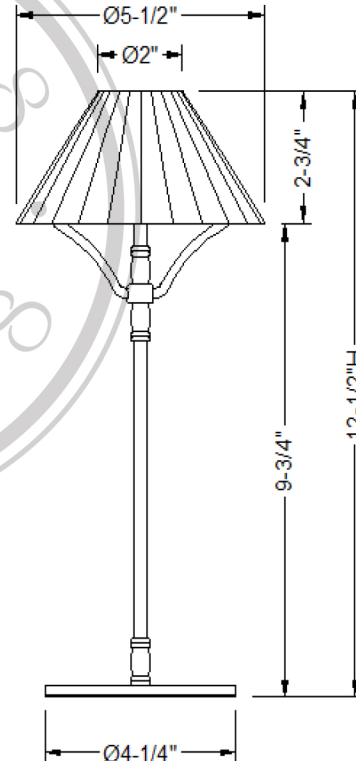

Cabo Blush Led Lamp

Item#:LPAS-461-02

Height:12-1/2"

Width:5-1/2"

Base:4-1/4"Round

Finial:NO

Finish:Blush

Shade Details:2"*5-1/2"*2-3/4"

Socket:NO

Wattage:3.5W

All Port 68 designs are copyrighted. All rights reserved