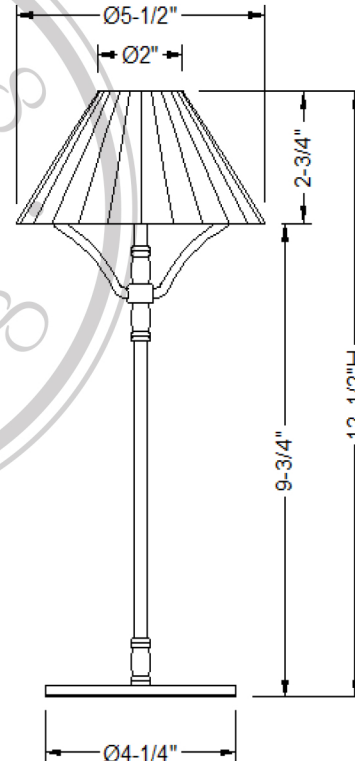

Cabo Brass Led Lamp

Item#:LPAS-461-01

Height:12-1/2"

Width:5-1/2"

Base:4-1/4"Round

Finial:NO

Finish:Brass

Shade Details:2"*5-1/2"*2-3/4"

Socket:NO

Wattage:3.5W

All Port 68 designs are copyrighted. All rights reserved