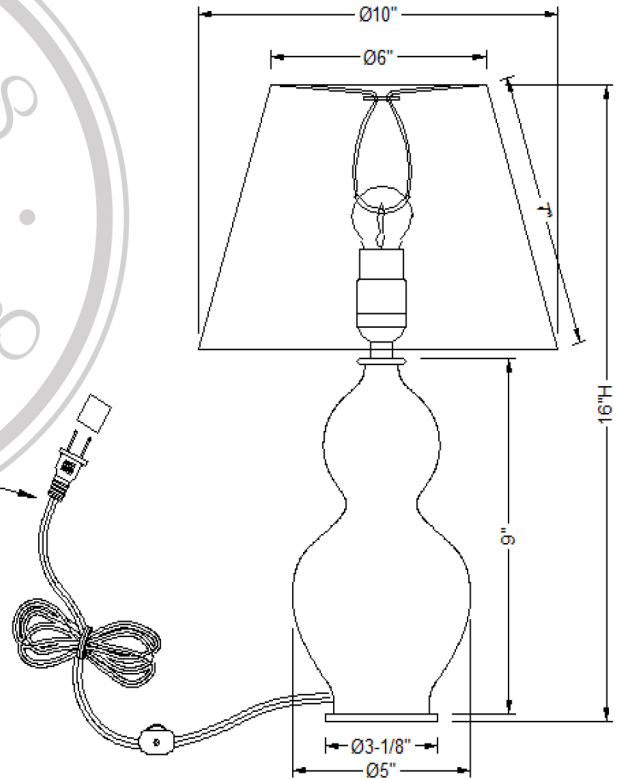

Lake Double Gourd Mini Lamp

Item#:LPAS-459-03

Height:16"

Width:10"

Base:3-1/8"Round

Finial:NO

Finish: Blue

Shade Details:6"*10"*7"

Socket:E26 Knobs Socket 2-WAY

Wattage:40W

All Port 68 designs are copyrighted. All rights reserved