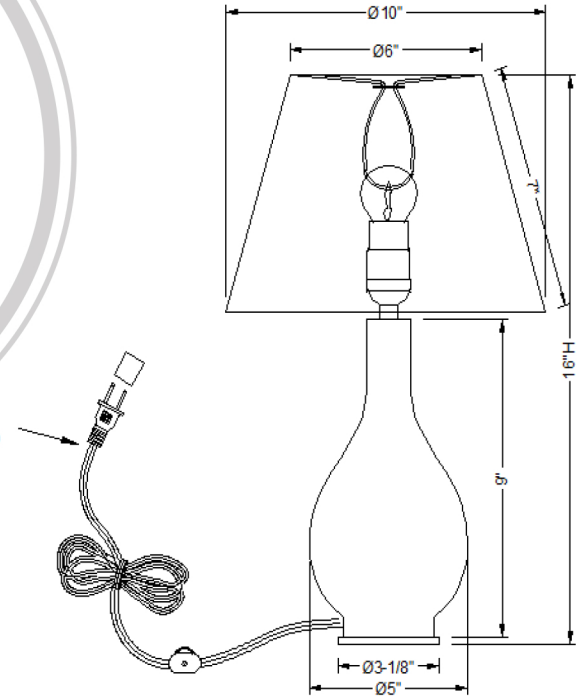

Lakewood Bulb Mini Lamp

Item#:LPAS-459-02

Height:16"

Width:10"

Base:3-1/8"Round

Finial:NO

Finish: Blue

Shade Details:6"*10"*7"

Socket:E26 Knobs Socket 2-WAY

Wattage:40W

6' Silver Cord
From Plug To
Base

All Port 68 designs are copyrighted. All rights reserved