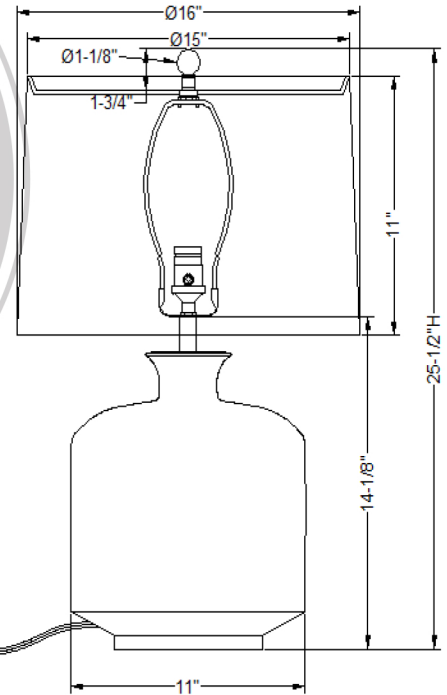

Lakewood Lamp

Item#:LPAS-459-01

Height:25-1/2"

Width:16"

Base:NO

Finial:1-1/8"Dia*1-3/4"H

Finish: Blue

Shade Details:15"*16"*11"

Socket:E26 Knobs Socket 3-WAY

Wattage:150W

6' Silver Cord
From Plug To
Base

All Port 68 designs are copyrighted. All rights reserved