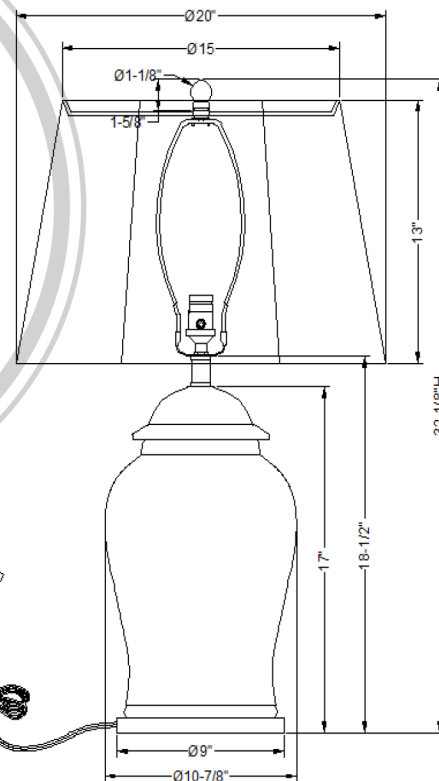

Ming Blue Lamp

Item#:LPAS-458-02

Height:32-1/8"

Width:20"

Base:9"Round

Finial:1-1/8"Dia\*1-5/8"H

Finish: Blue

Shade Details:15"\*20"\*13"

Socket:E26 Knobs Socket 3-WAY

Wattage:150W

6' Silver Cord  
From Plug To  
Base

All Port 68 designs are copyrighted. All rights reserved