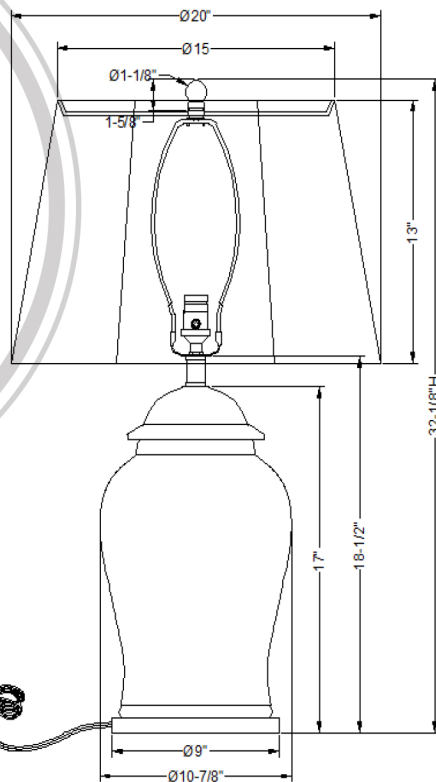

Ming Indigo Lamp
Item#:LPAS-458-01

Height:32-1/8"
Width:20"
Base:9"Round
Finial:1-1/8"Dia*1-5/8"H
Finish: Indigo
Shade Details:15"*20"*13"
Socket:E26 Knobs Socket 3-WAY
Wattage:150W

6' Silver Cord
From Plug To
Base