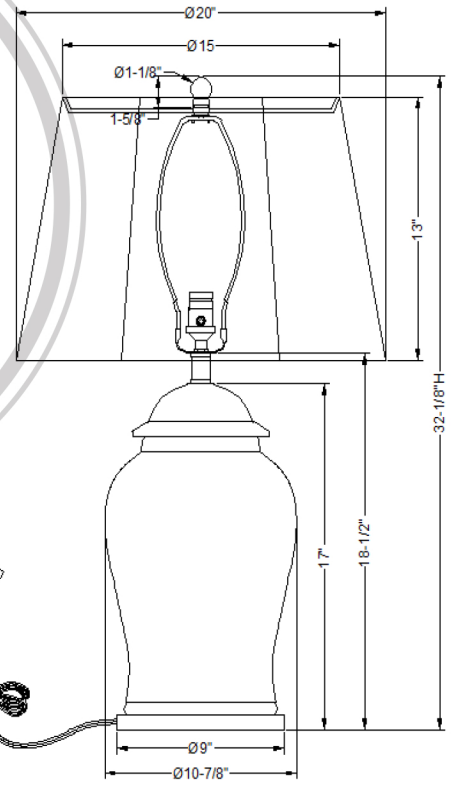

Green Willow Large Lamp

Item#:LPAS-457-02

Height:32-1/8"

Width:20"

Base:9"Round

Finial:1-1/8"Dia*1-5/8"H

Finish: Green

Shade Details:15"*20"*13"

Socket:E26 Knobs Socket 3-WAY

Wattage:150W

6' Silver Cord
From Plug To
Base

All Port 68 designs are copyrighted. All rights reserved