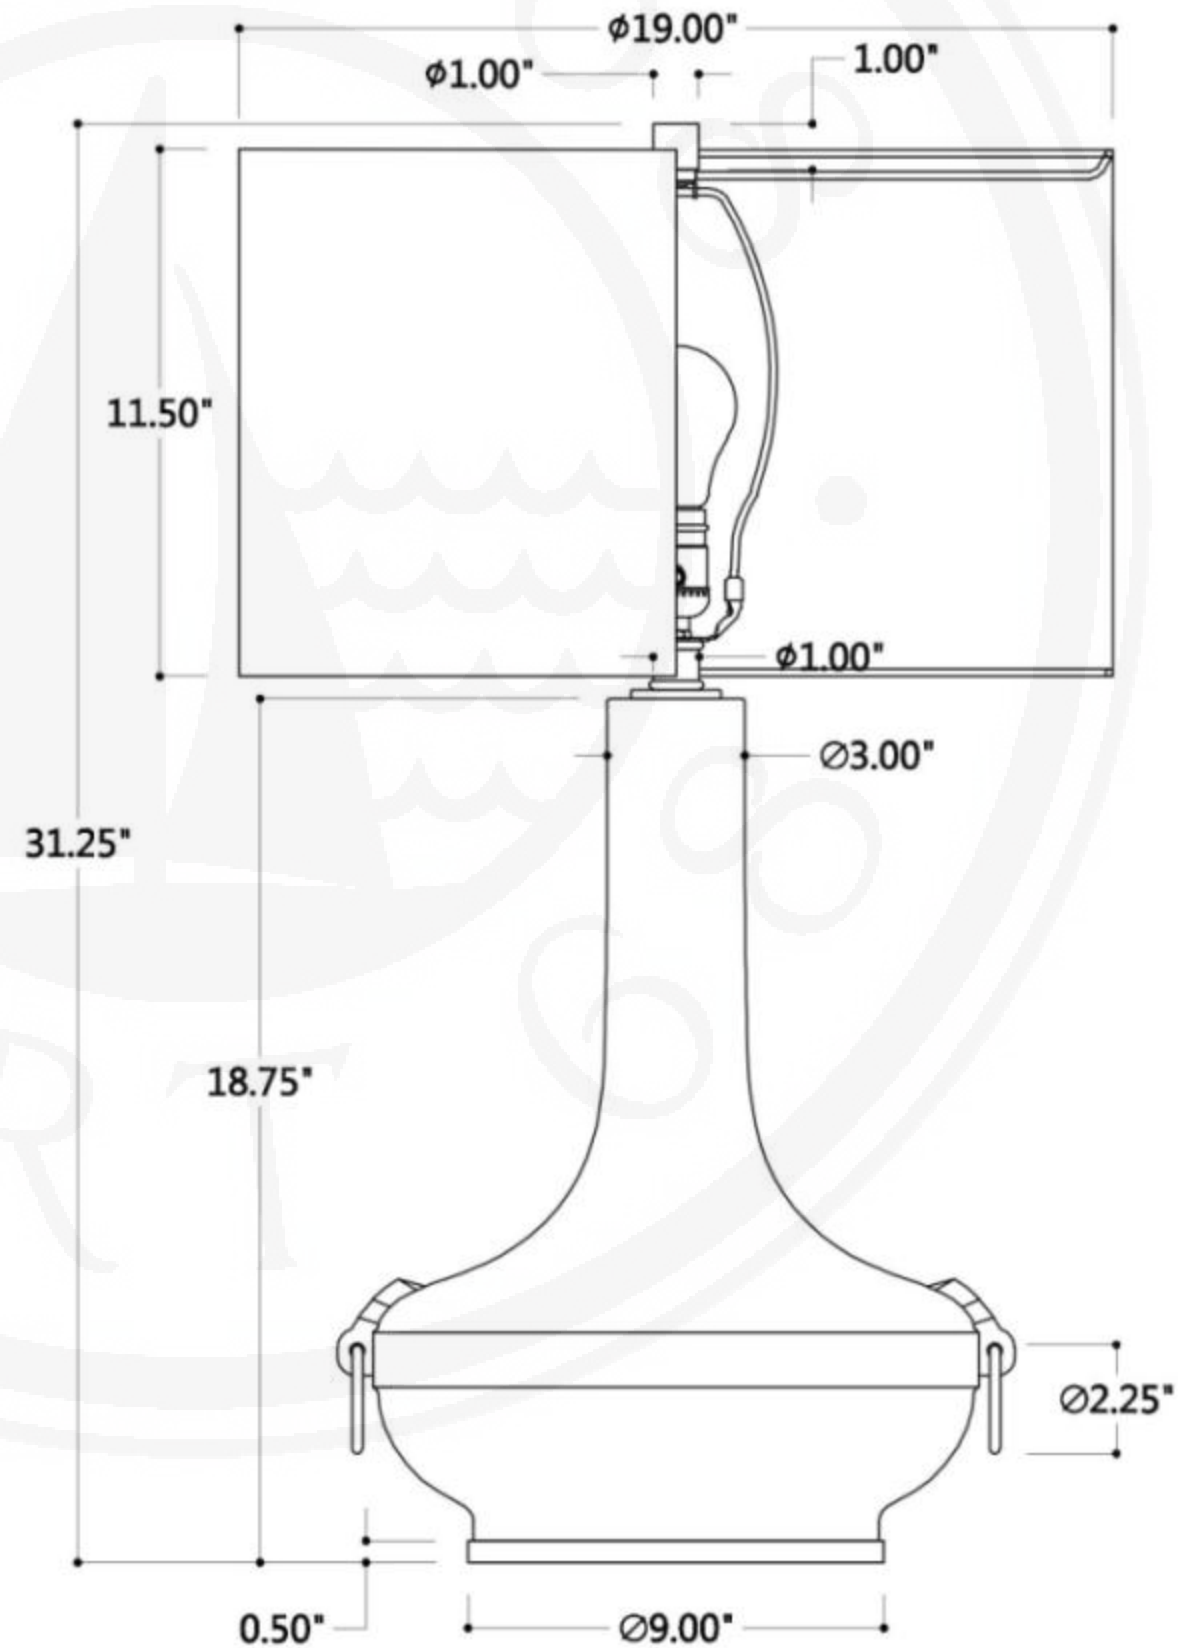

SPEC SHEET

Lotus Celadon Lamp

ITEM#:LPAS-455-02

Height: 31.25"

Width: 19"

Base: $\phi 9" \times 0.5"H$

Finial: $\phi 1" \times 1"H$

Finish: Aged Brass

Shade Details: $\phi 19" \times 19" \times 11.5"H$

Socket: E26 Knobs Socket 3-WAY

Wattage: 150w

All Port 68 designs are copyrighted. All rights reserved.