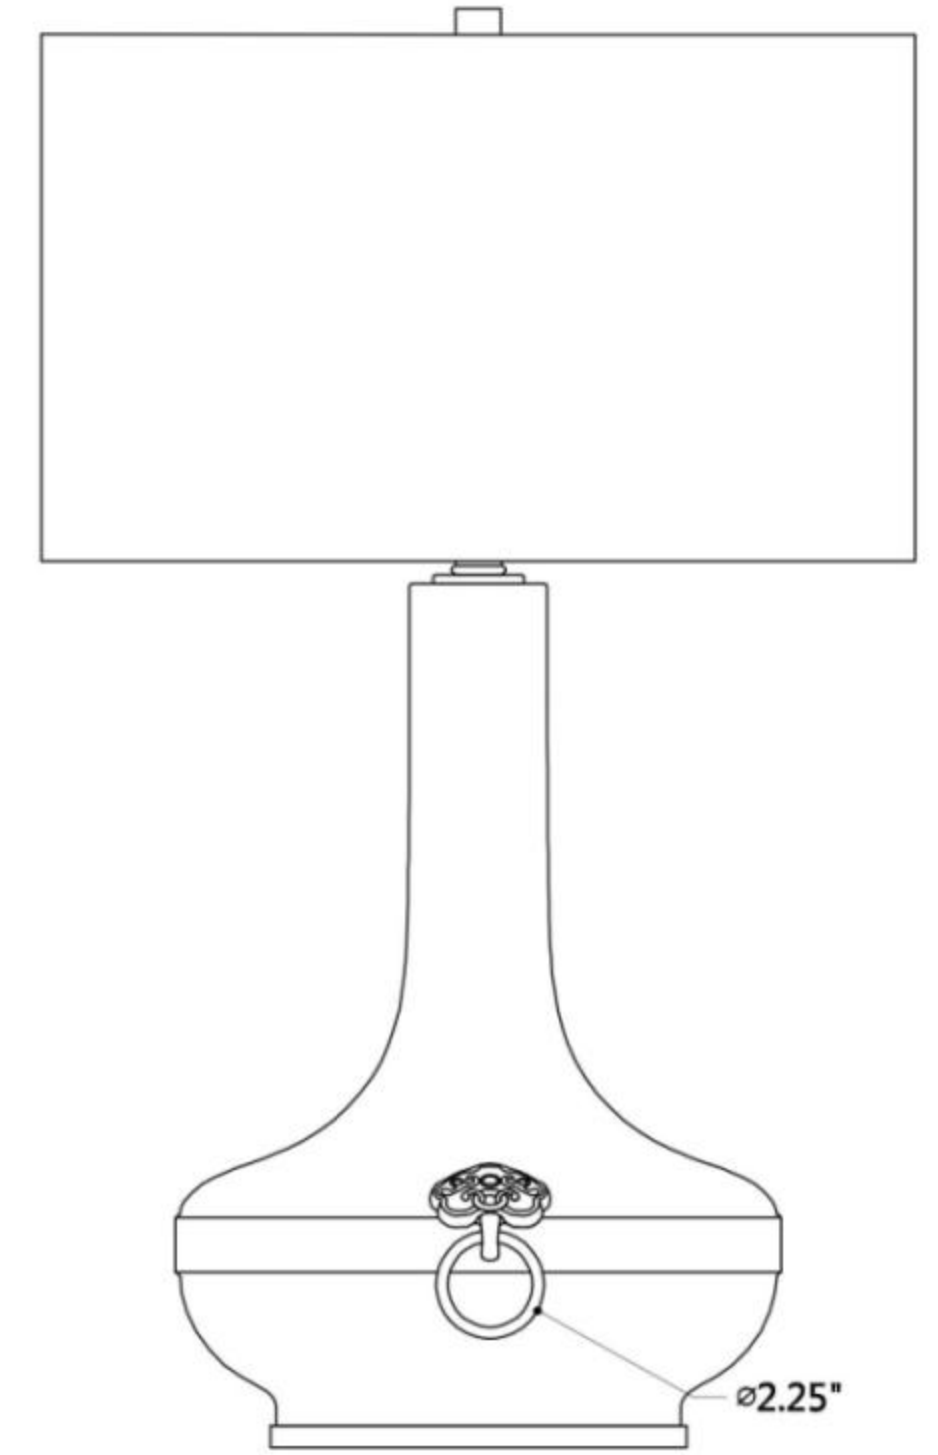

SPEC SHEET

Lotus Celadon Lamp

ITEM#:LPAS-455-02

Height: 31.25"

Width: 19"

Base: $\phi 9" \times 0.5"H$

Finial: $\phi 1" \times 1"H$

Finish: Aged Brass

Shade Details: $\phi 19" \times 19" \times 11.5"H$

Socket: E26 Knobs Socket 3-WAY

Wattage: 150w

All Port 68 designs are copyrighted. All rights reserved.