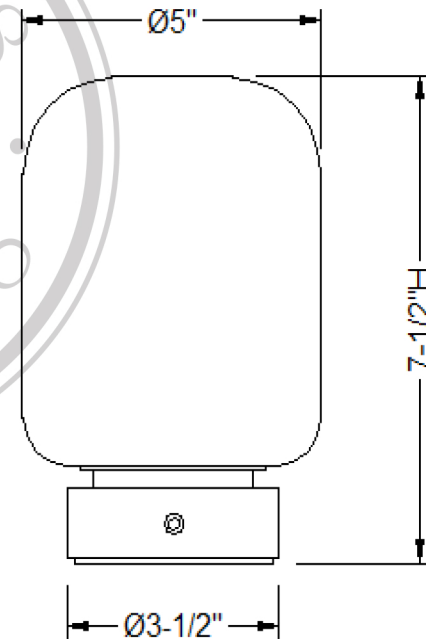

Oceanic Clear Led Lamp

Item#:LPAS-451-05

Height:7-1/2"

Width:5"

Base:3-1/2"Round

Finial:NO

Finish:Clear

Shade Details:NO

Socket:NO

Wattage:2.5W

All Port 68 designs are copyrighted. All rights reserved