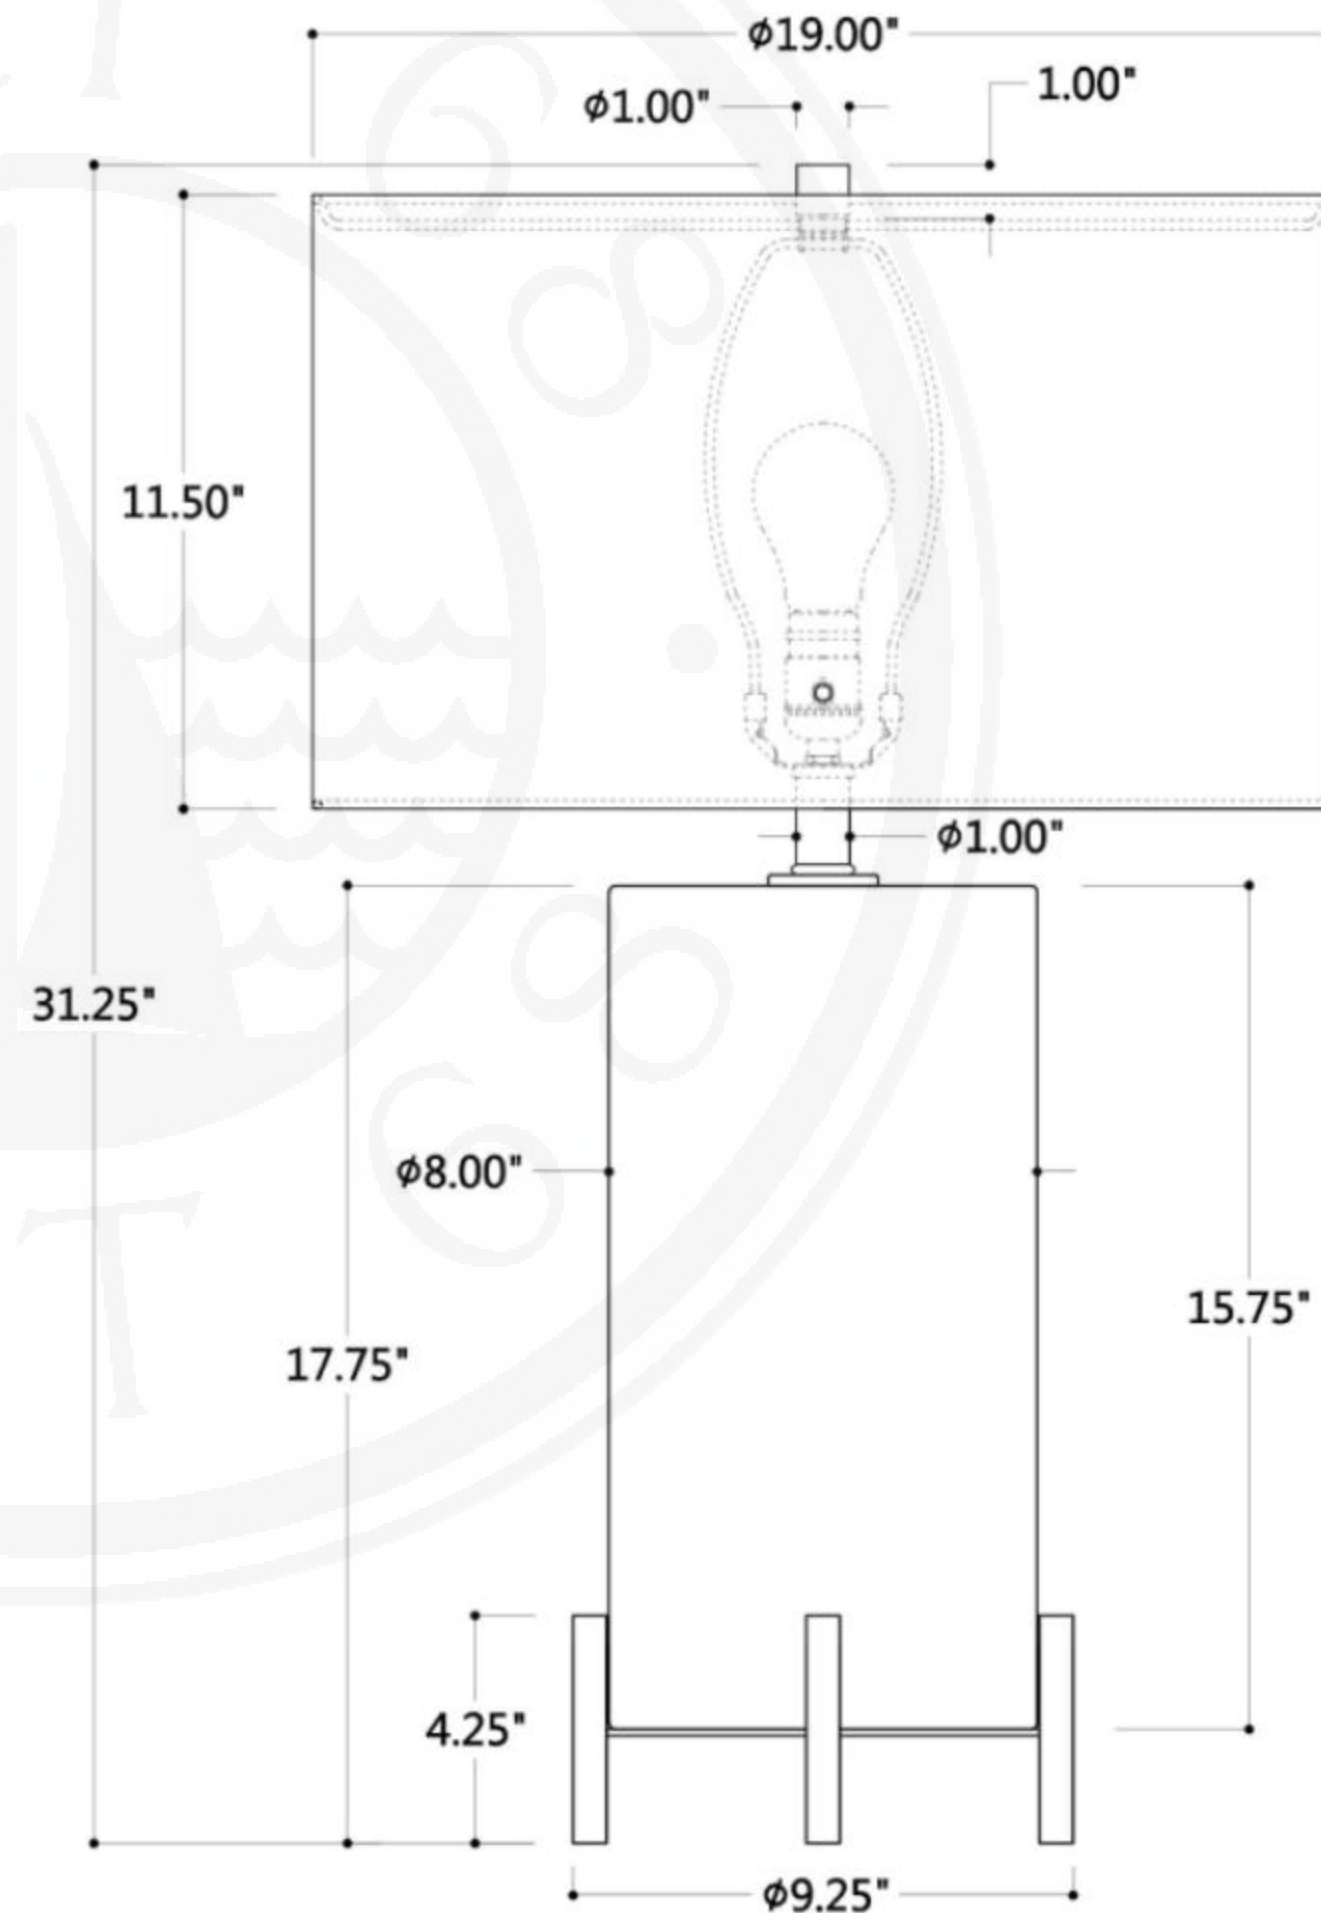

SPEC SHEET

Imperial Dragon Teal Lamp

ITEM#:LPAS-101-04

Height: 31.25"

Width: 19"

Base: $\phi 9.25" \times 4.25" H$

Finial: $\phi 1" \times 1" H$

Finish: Aged Brass

Shade Details: $\phi 19" \times 19" \times 11.5" H$

Socket: E26 Knobs Socket 3-WAY

Wattage: 150w

All Port 68 designs are copyrighted. All rights reserved.