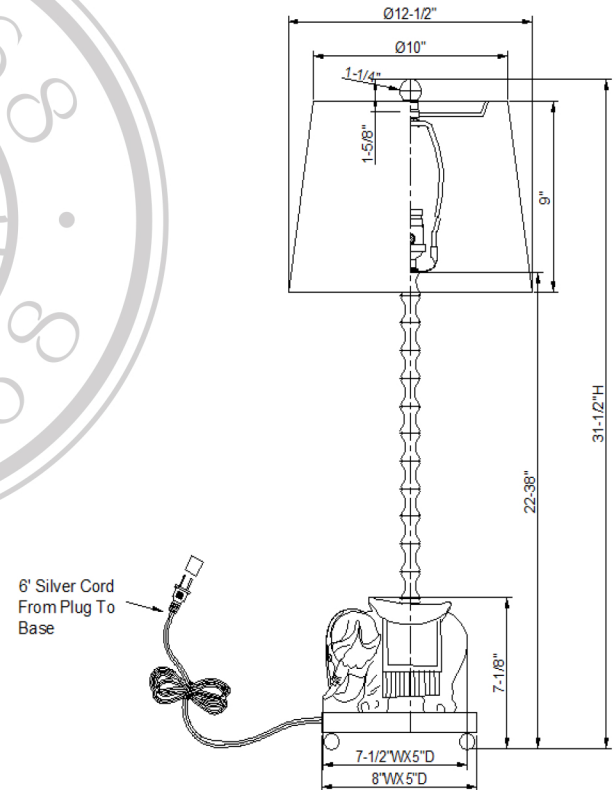

Royal Gold Elephant Lamp Set/2

Item#:LPAM-452-01

Height:31-1/2"

Width:12-1/2"

Base:8"*5"Rectangle

Finial:1-1/4"Dia*1-5/8"H

Finish:Gold Leaf

Shade Details:10"*12-1/2"*9"

Socket:E26 Knobs Socket 2-WAY

Wattage:60W

All Port 68 designs are copyrighted. All rights reserved