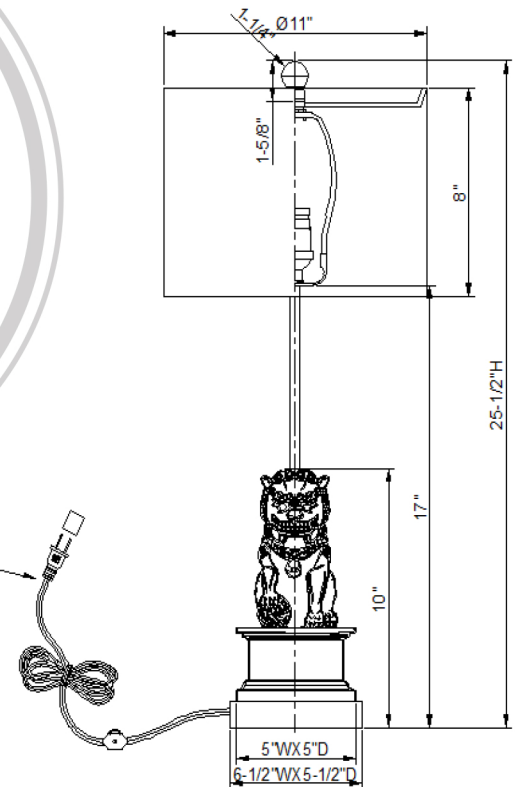

Dynasty Accent Lamp Gold Set/2

Item#: LPAM-324-01

Height: 25-1/2"

Width: 11"

Base: 6-1/2" x 5-1/2" Rectangle

Finial: 1-1/4" Dia x 1-5/8" H

Finish: Gold Leaf

Shade Details: 11" x 11" x 8"

Socket: E26 Knobs Socket 2-WAY

Wattage: 40W

6' Silver Cord
From Plug To
Base

All Port 68 designs are copyrighted. All rights reserved