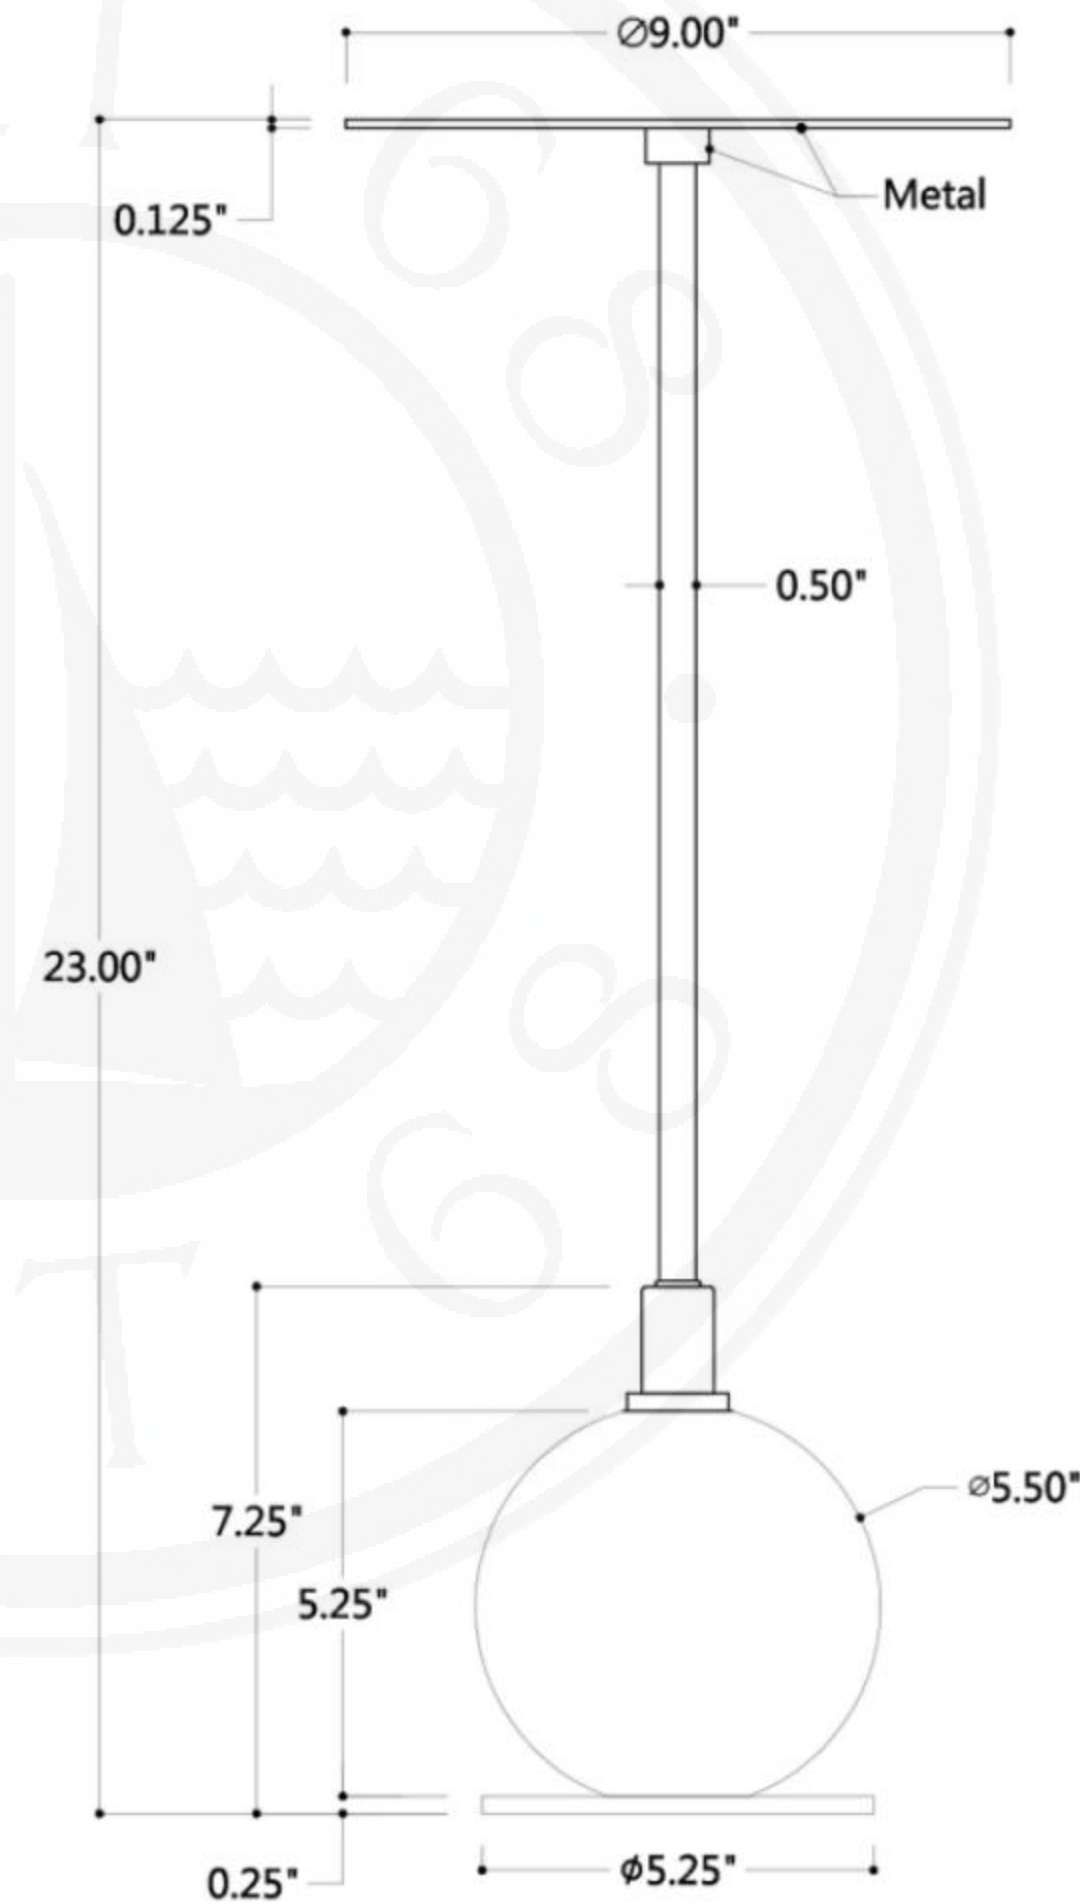

SPEC SHEET

Boston Martini Green Table

ITEM#:AFDS-314-03

Height :23"

Width: 9"

Base: $\varnothing 5.25'' \times 0.25'' H$

Finish: Aged Brass

All Port 68 designs are copyrighted. All rights reserved.