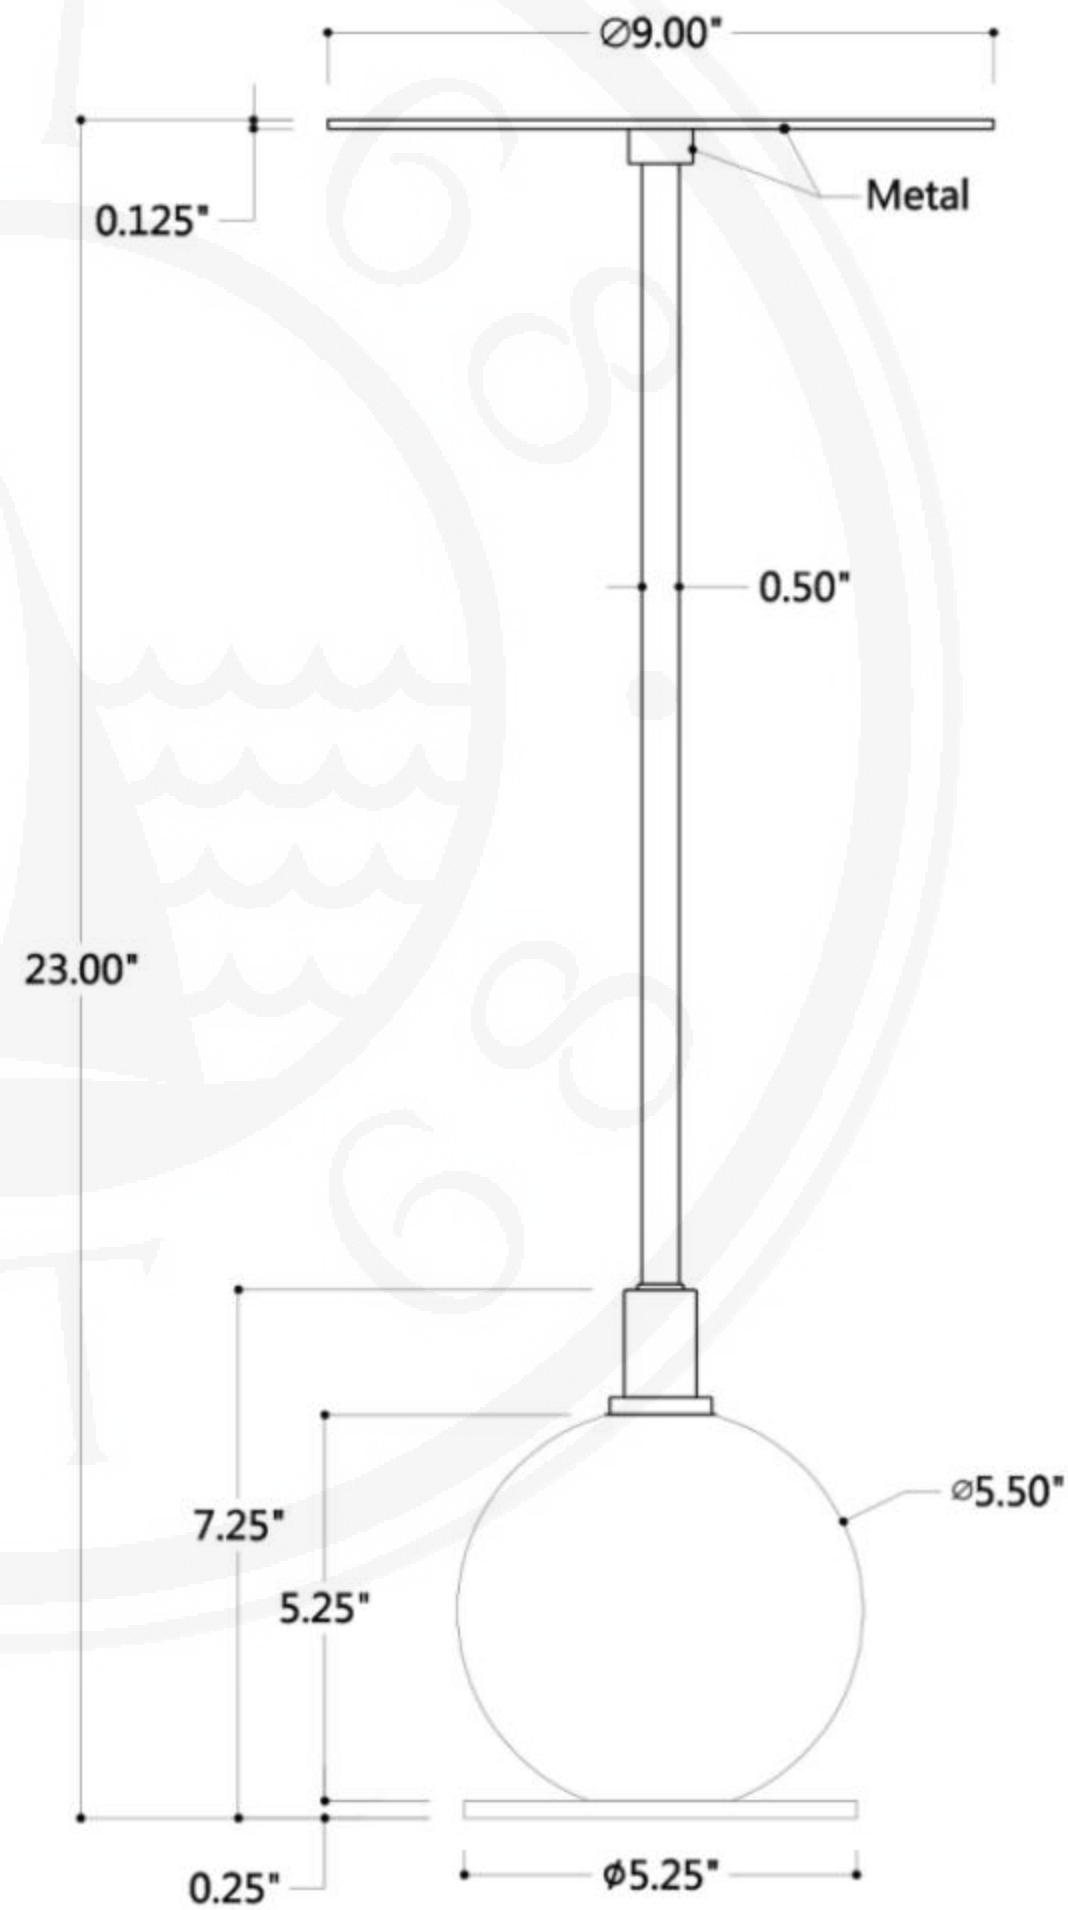

SPEC SHEET

Boston Martini Black Table

ITEM#:AFDS-314-02

Height :23"

Width: 9"

Base: $\varnothing 5.25" \times 0.25" H$

Finish: Bronze

All Port 68 designs are copyrighted. All rights reserved.