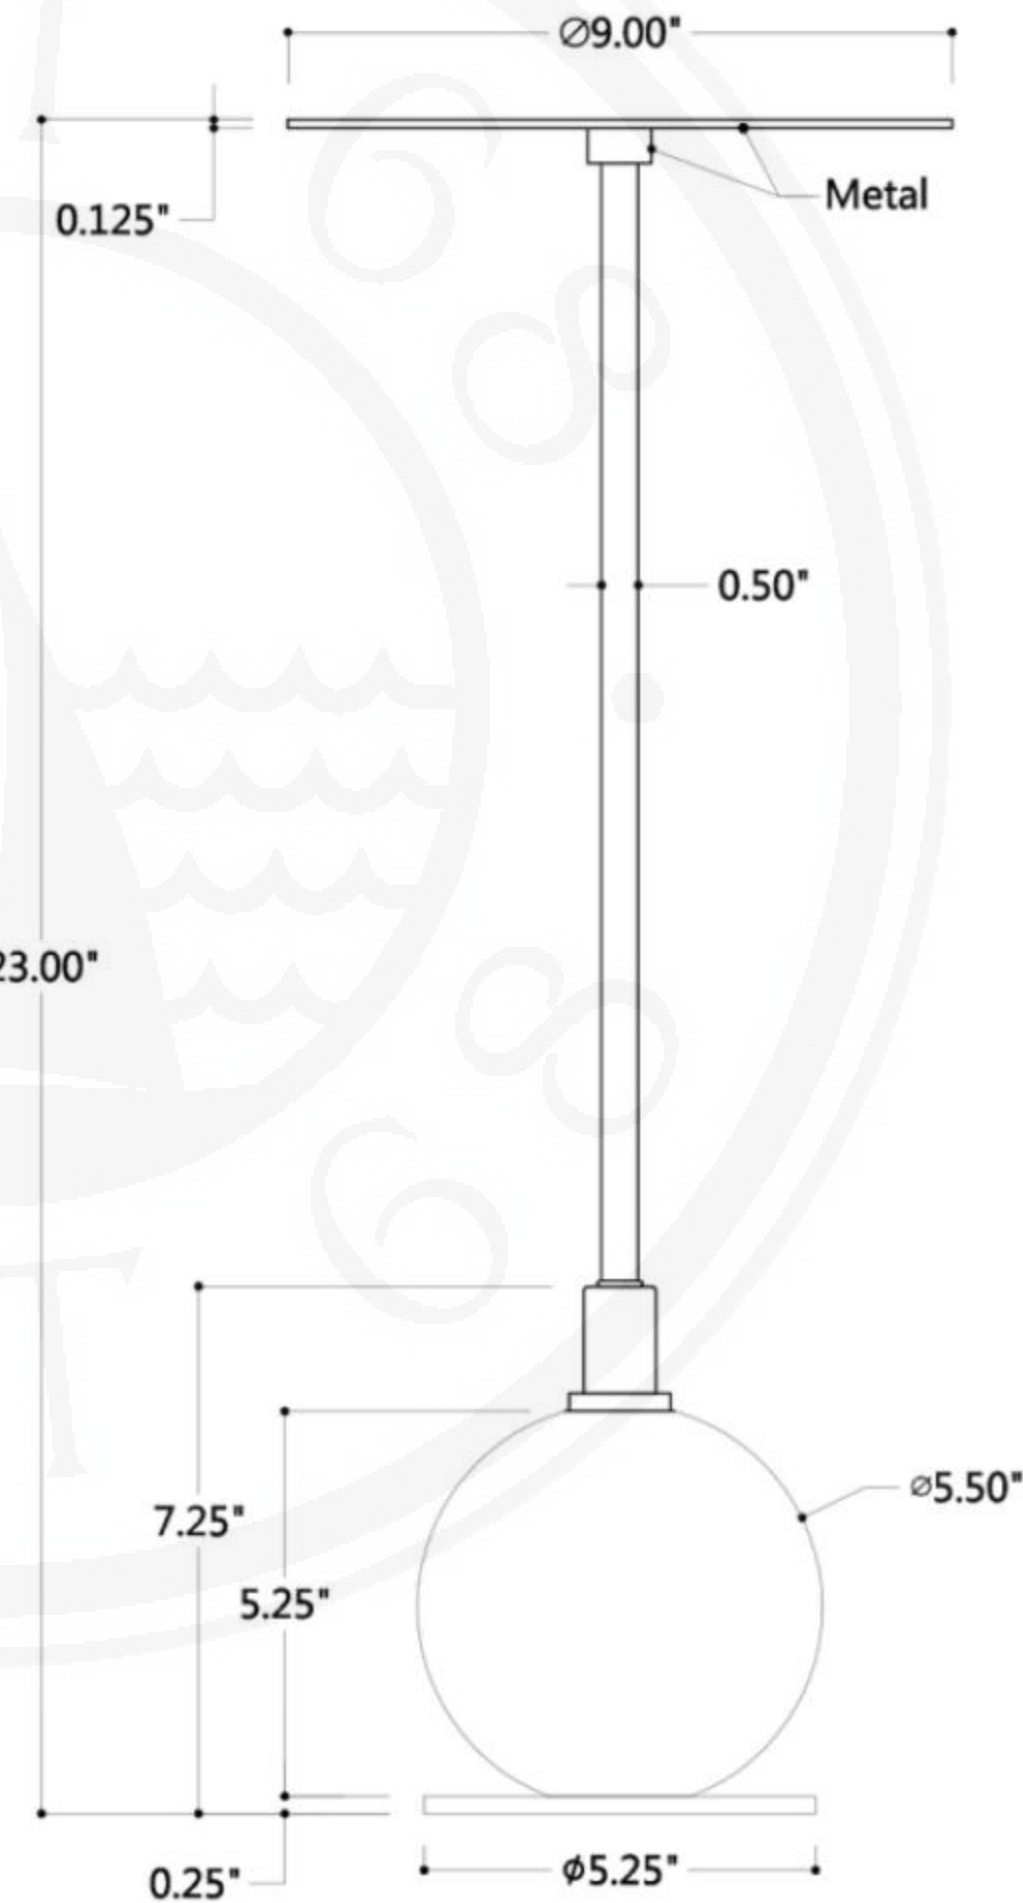

SPEC SHEET

Boston Martini Cream Table

ITEM#:AFDS-314-01

Height :23"

Width: 9"

Base: $\varnothing 5.25'' \times 0.25'' H$

Finish: Aged Brass

All Port 68 designs are copyrighted. All rights reserved.