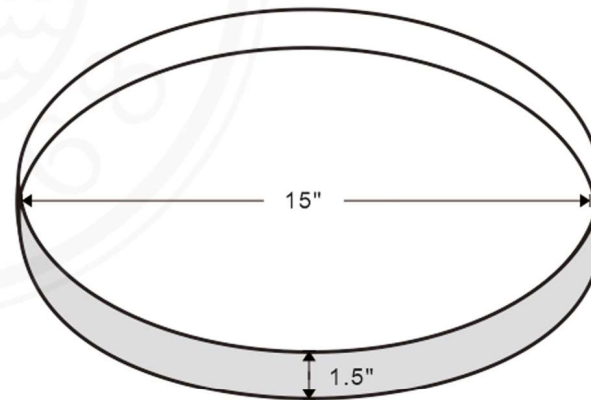

JARDIN TRAY GREEN

Jardin Green Tray
Items # ACGS-464-01

size :1.5" x 15"Dia

Materials: porcelain

Shipping Package: 17.3 x 4.7 x 17.3 inch

Box : 1 pc

Net weight lbs: 5.0

Gross weight lbs. 6.2