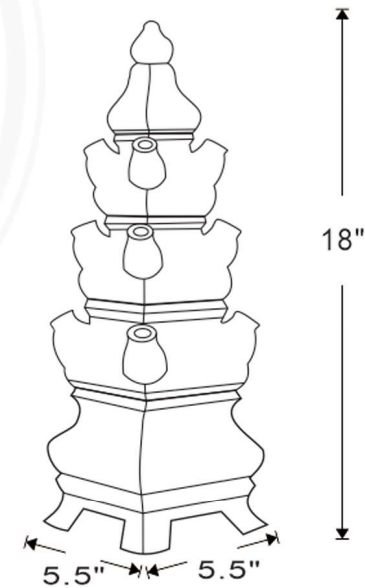

# GREEN WILLOW TULIPIERE

Green Willow Tulipiere

Items # ACAS-457-01

size : 18"H x 5.5"W x 5.5"D

Materials: porcelain

Shipping Package: 9.2 x 9.2 x 24.5 inch

Box : 1 pc

Net weight lbs: 3.3

Gross weight lbs. 7.7

**All Port 68 designs are copyrighted. All rights reserved.**