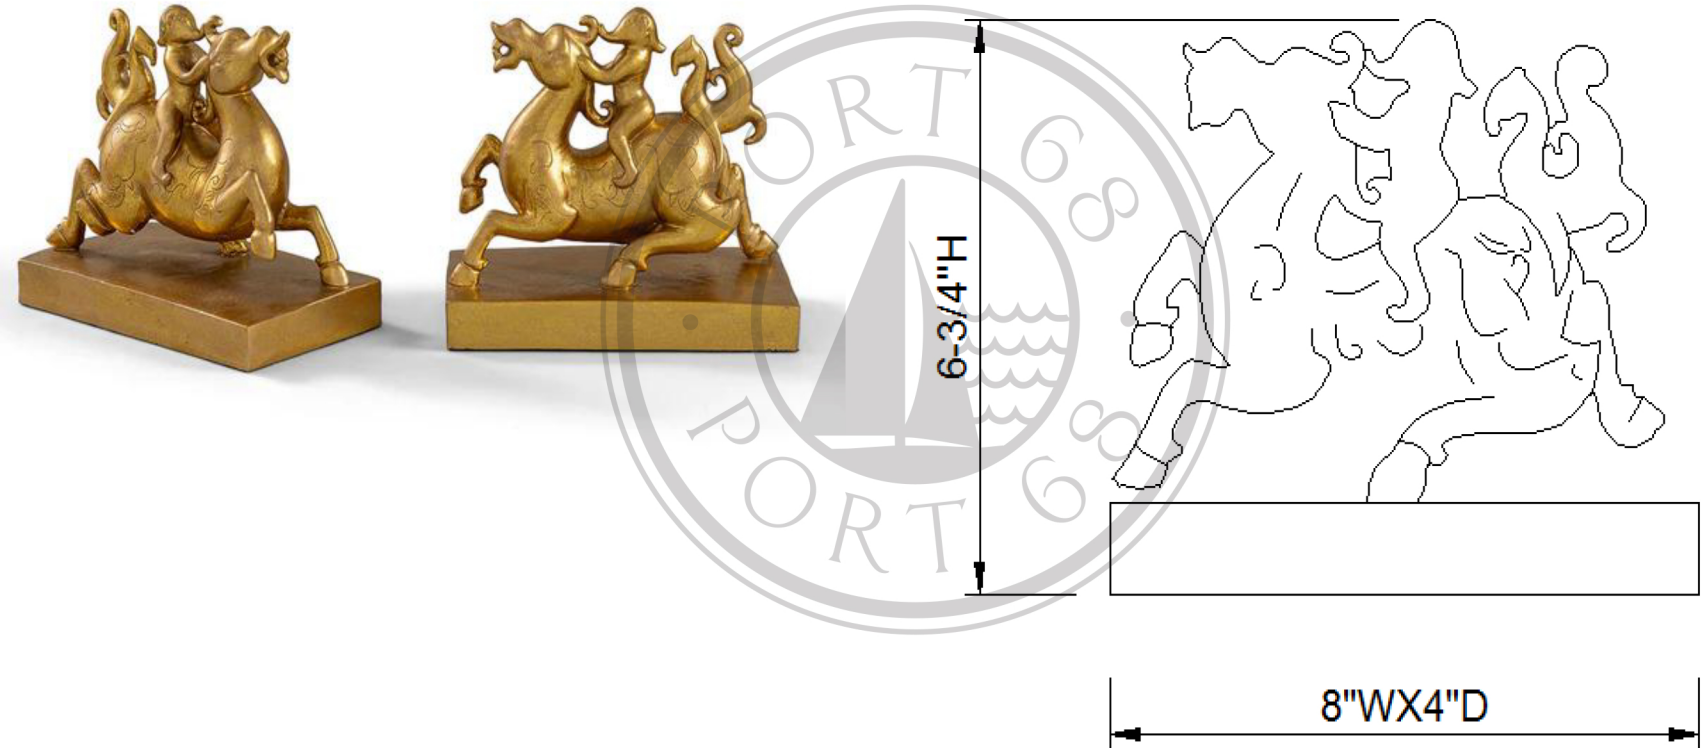

Elephant Rider Bookends

Item#:ACFM-460-01

Height:6-3/4"

Width:8"

Finish:Gold Leaf

All Port 68 designs are copyrighted. All rights reserved