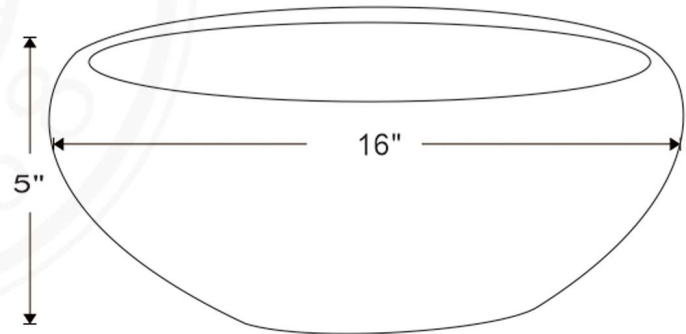

LAKWOOD CENTRE BASIN

Lakewood Center Basin

Items : #ACCS-459-01

size : 5"H x 14"D

Materials: porcelain

Shipping Package: 16.5 x 16.5 x 9.2 inch

Box : 1 pc

Net weight lbs: 4.4

Gross weight lbs. 8.8

All Port 68 designs are copyrighted. All rights reserved.