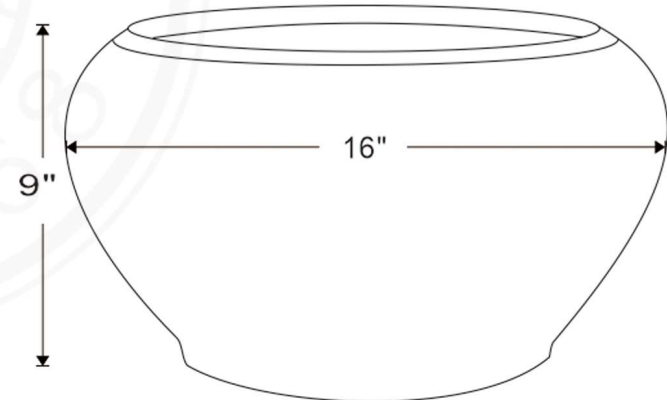

MING INDIGO CENTRE BASIN

Ming Indigo Center Basin

Items : #ACCS-458-02

size : 9"H x 16"D

Materials: porcelain

Shipping Package: 19.3 x 19.3 x 11.8 inch

Box : 1 pc

Net weight lbs: 17.6

Gross weight lbs. 22.0

All Port 68 designs are copyrighted. All rights reserved.