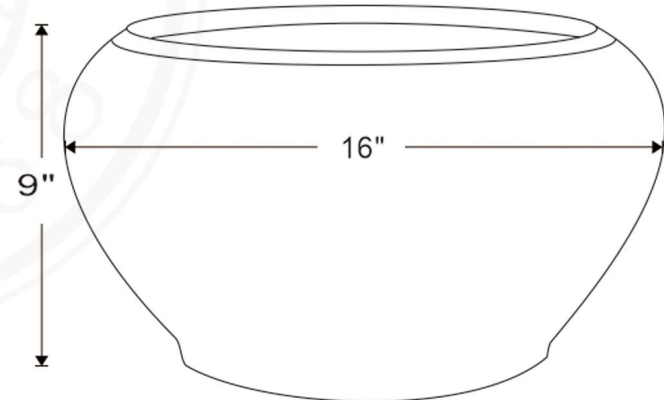

MING INDIGO CENTRE BASIN

Ming Indigo Center Basin

Items : #ACCS-458-01

size : 9"H x 16"D

Materials: porcelain

Shipping Package: 19.3 x 19.3 x 11.8 inch

Box : 1 pc

Net weight lbs: 17.6

Gross weight lbs. 22.0

All Port 68 designs are copyrighted. All rights reserved.