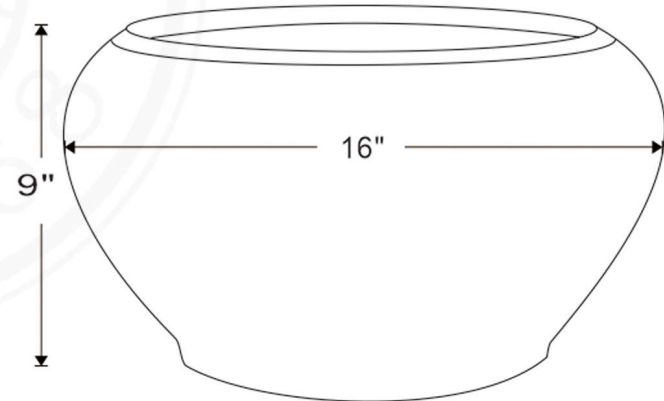

GREEN WILLOW CENTRE BASIN

Green Willow Center Basin

Items : #ACCS-457-03

size : 9"H x 16"D

Materials: porcelain

Shipping Package: 19.3 x 19.3 x 11.8 inch

Box : 1 pc

Net weight lbs: 17.6

Gross weight lbs. 22.0

All Port 68 designs are copyrighted. All rights reserved.