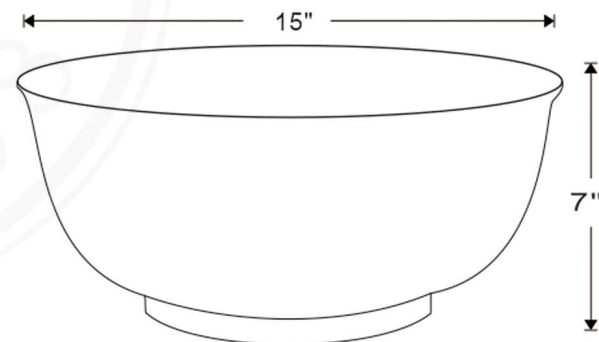

SEA OF TREES BOWL

Sea Of Trees Bowl

Items : #ACCS-447-01

size : 7"H x 15"D

Materials: porcelain

Shipping Package: 19.0 x 19.0 x 10.0 inch

Box : 1 pc

Net weight lbs: 11.0

Gross weight lbs. 15.4

All Port 68 designs are copyrighted. All rights reserved.