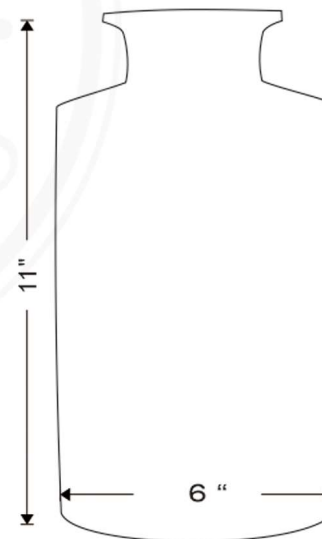

LAKESWOOD MEDIUM VASE

Lakewood Medium Vase

Items : #ACBS-459-01

size : 11"H x 6"D

Materials: porcelain

Shipping Package: 10.6 x 10.6 x 15.4 inch

Box : 1 pc

Net weight lbs: 3.3

Gross weight lbs. 6.6

All Port 68 designs are copyrighted. All rights reserved.