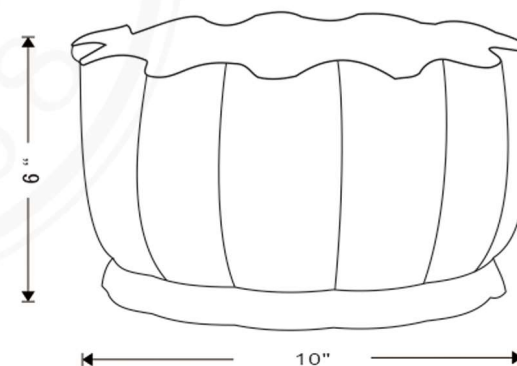

GREEN WILLOW SCALLOP PLANTER

Green Willow Scallop Planter

Items : ACBS-457-02

size : 6"H x 10"W x 9"D

Materials: porcelain

Shipping Package: 13.4 x 11.8 x 9.9 inch

Box : 1 pc

Net weight lbs: 4.4

Gross weight lbs. 8.8

All Port 68 designs are copyrighted. All rights reserved.