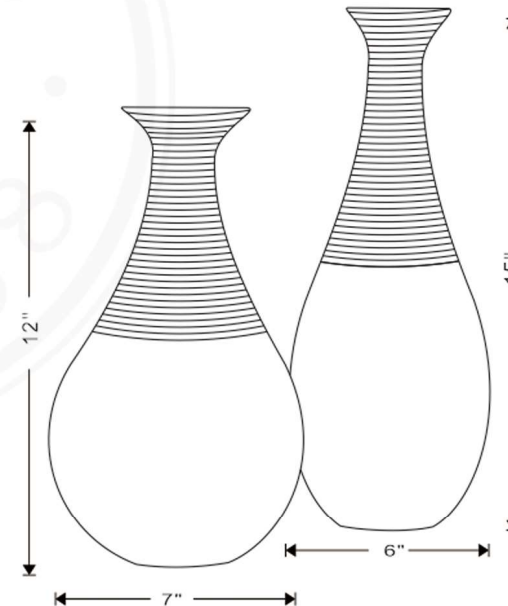

JENNY CREAM BOTTLE SET/2

Jenny Cream Bottle Set/2

Items # ACBS-435-01

size: Tall: 15"H x 6" diameter
Short: 12"H x 7" diameter

Finish: Porcelain

Shipping Package: 28.8 x20 x18.5 inch

Box : 1set/ 2pc

Net weight lbs: 6.6

Gross weight lbs. 11.0

All Port 68 designs are copyrighted. All rights reserved.