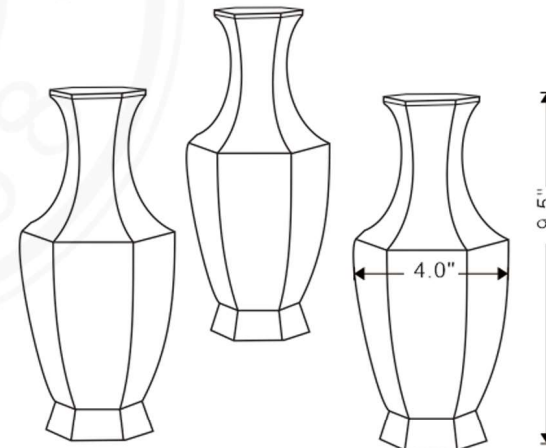

GARDEN OF BLUE HEX VASES Set/3

Garden of Blue Hex Vases Set/3

Items # ACBM-462-01

size : 9.5"H x 4"D

Materials: porcelain

Shipping Package: 16.9 x 7.9 x 13.8 inch

Box : 1 set

Net weight lbs: 4.4

Gross weight lbs. 8.8

All Port 68 designs are copyrighted. All rights reserved.