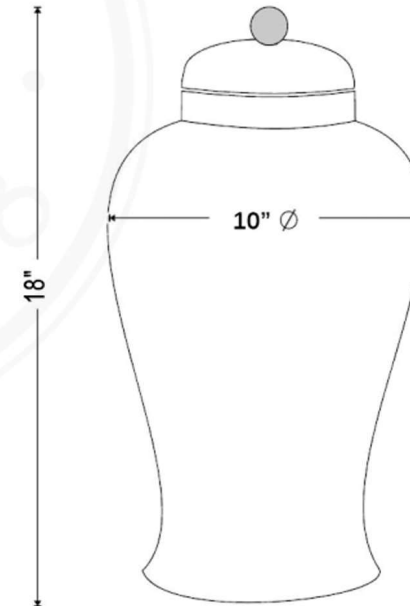

# GILDED ARBOR JAR

Gilded Arbor Jar  
Items # ACAS-467-01

size : 18"H x 10"W x 10"D

Materials: porcelain

Shipping Package: 12.6 x 12.6 x 20 inch

Box : 1 pc

Net weight lbs: 10.5

Gross weight lbs. 13.2