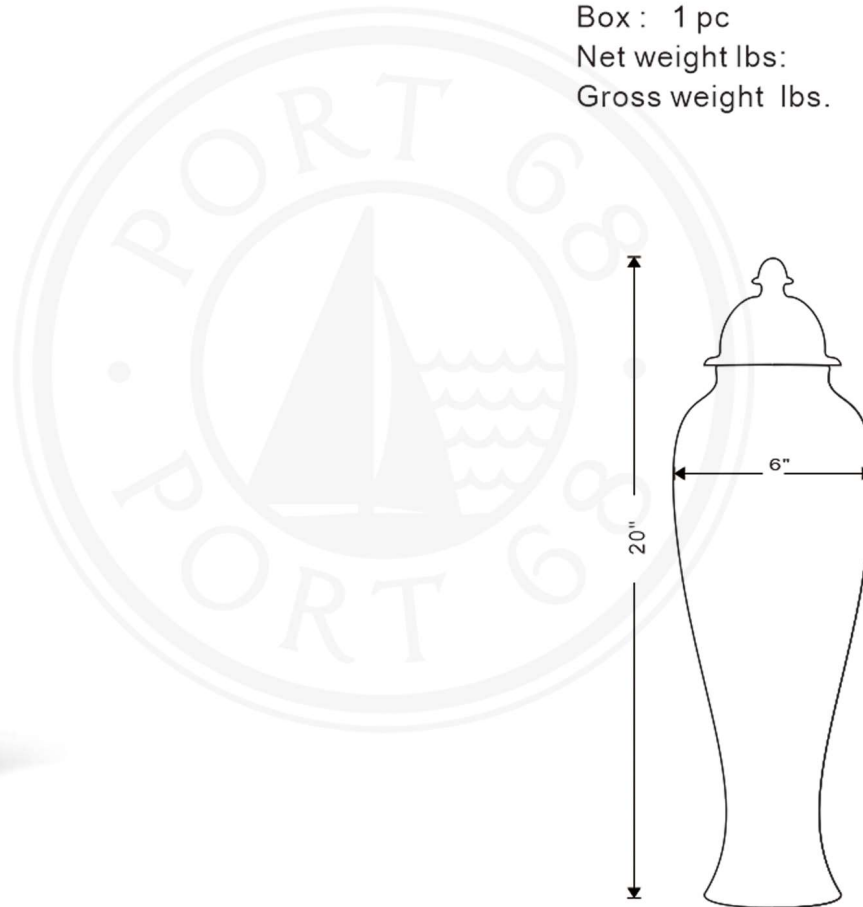

GILDED IRIS JAR LARGE

Gilded Iris Jar Large
Items # ACAS-466-01

Height: 20"H
Width: 6 X 6" D

Finish: Porcelain
Shipping Package: 9.5 x 8.7 x 24.8 inch
Box : 1 pc
Net weight lbs: 4.3
Gross weight lbs. 5.1