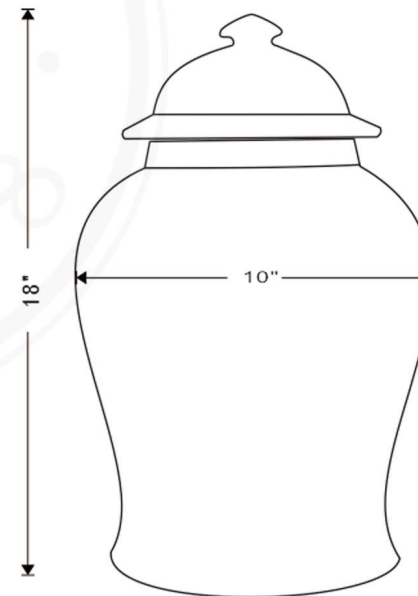

MING BLUE MEDIUM JAR

Ming Blue Medium Jar

Items # ACAS-458-03

size : 18"H x 10"W x 10"D

Materials: porcelain

Shipping Package: 14.6 x 13.8 x 24.5 inch

Box : 1 pc

Net weight lbs: 13.2

Gross weight lbs. 17.6

All Port 68 designs are copyrighted. All rights reserved.