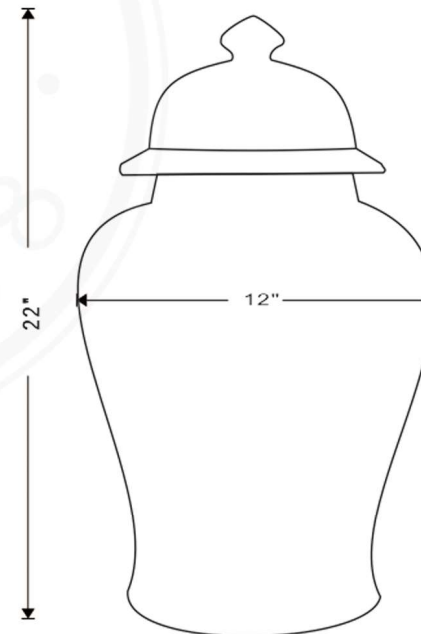

# GREEN WILLOW LARGE JAR

Green Willow Large Jar

Items # ACAS-457-02

size : 22"H x 12"W x 12"D

Materials: porcelain

Shipping Package: 16.2x 16.2 x 28 inch

Box : 1 pc

Net weight lbs: 17.6

Gross weight lbs. 22.0

**All Port 68 designs are copyrighted. All rights reserved.**