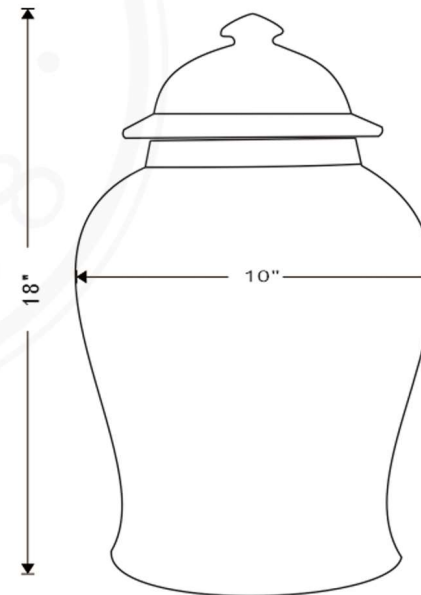

GREEN WILLOW MEDIUM JAR

Green Willow Medium Jar

Items # ACAS-457-01

size : 18"H x 10"W x 10"D

Materials: porcelain

Shipping Package: 14.6 x 13.8 x 24.5 inch

Box : 1 pc

Net weight lbs: 15.6

Gross weight lbs. 20.9

All Port 68 designs are copyrighted. All rights reserved.